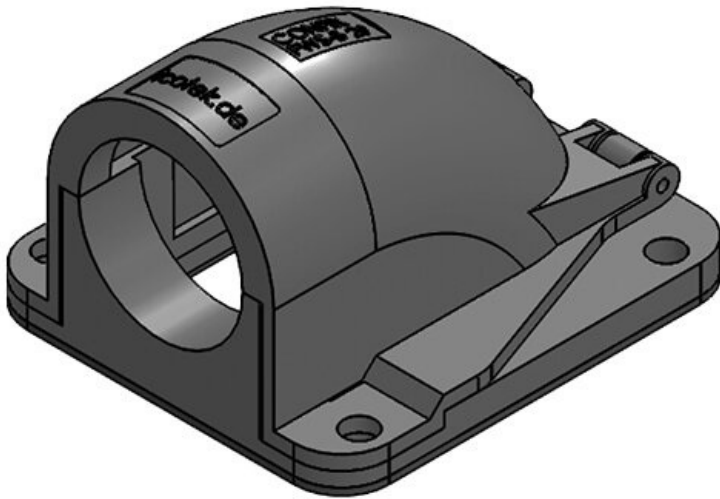

CONFIX™ FWS-B 29 gy

Part No.	31420	Nominal size	NW 29
EAN	4251269300	No. of screw	4
	394	holes	
Package quantity	10	Diam. of screw	6,6 mm
Length	85 mm	holes	
Width	76 mm		
Height	51 mm		
Colour	grey (RAL 7011)