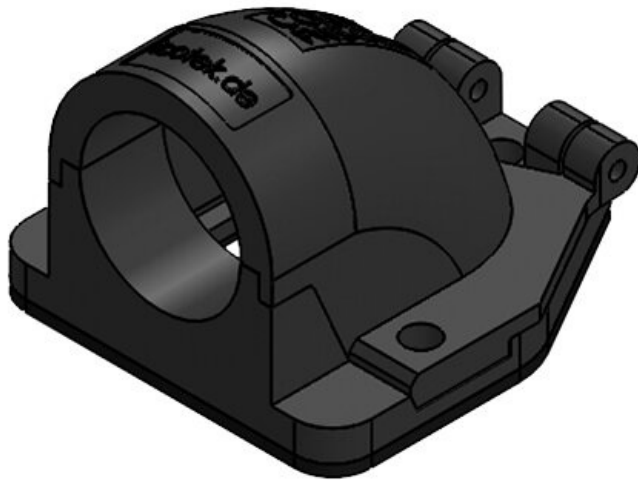

Part No.	31413	Nominal size	NW 17
EAN	4251269300	No. of screw	3
	349	holes	
Package quantity	10	Diam. of screw	4,3 mm
Length	49 mm	holes	
Width	45 mm		
Height	32 mm		
Colour	black		

CONFIX™ FWS-B 16 gy