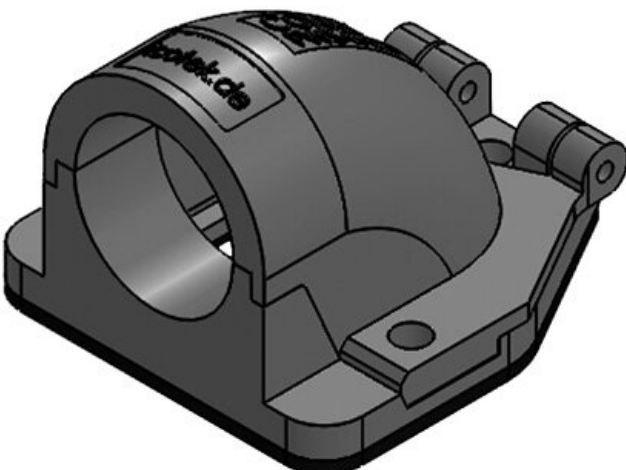

Part No.	31414	Nominal size	NW 17
EAN	4251269300	No. of screw	3
	356	holes	
Package quantity	10	Diam. of screw	4,3 mm
Length	49 mm	holes	
Width	45 mm		
Height	32 mm		
Colour	grey (RAL 7011)