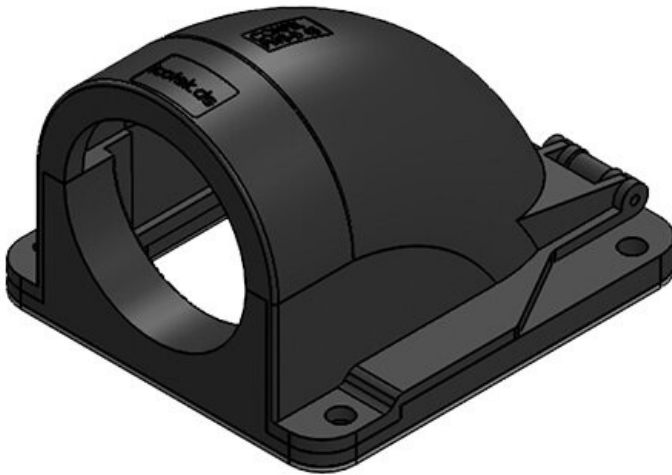

CONFIX™ FWS-B 48 bk

Part No.	31425	Nominal size	NW 50
EAN	4251269300	No. of screw	4
	424	holes	
Package	5	Diam. of screw	6,6 mm
quantity		holes	
Length	111 mm		
Width	100 mm		
Height	73 mm		
Colour	black		

CONFIX™ FWS-B 48 gy