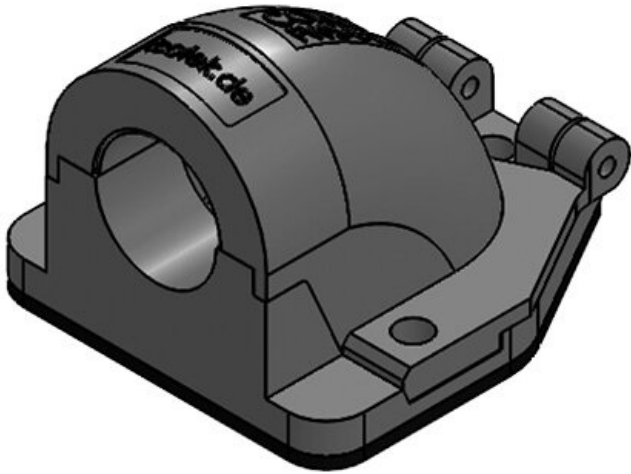

CONFIX™ FWS-B 11 gy

Part No.	31411	Nominal size	NW 13
EAN	4251269300	No. of screw	3
	332	holes	
Package quantity	10	Diam. of screw	4,3 mm
Length	49 mm	holes	
Width	45 mm		
Height	32 mm		
Colour	grey (RAL 7011)		

CONFIX™ FWS-B 16 bk