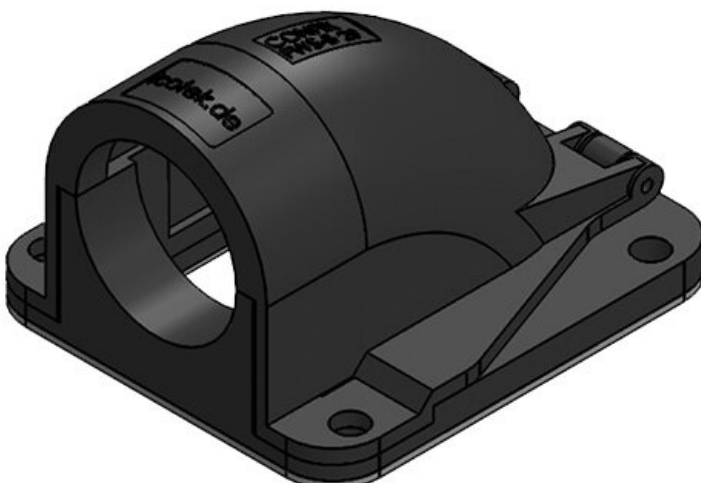

CONFIX™ FWS-B 29 bk

Part No.	31419	Nominal size	NW 29
EAN	4251269300387	No. of screw holes	4
Package quantity	10	Diam. of screw holes	6,6 mm
Length	85 mm		
Width	76 mm		
Height	51 mm		
Colour	black