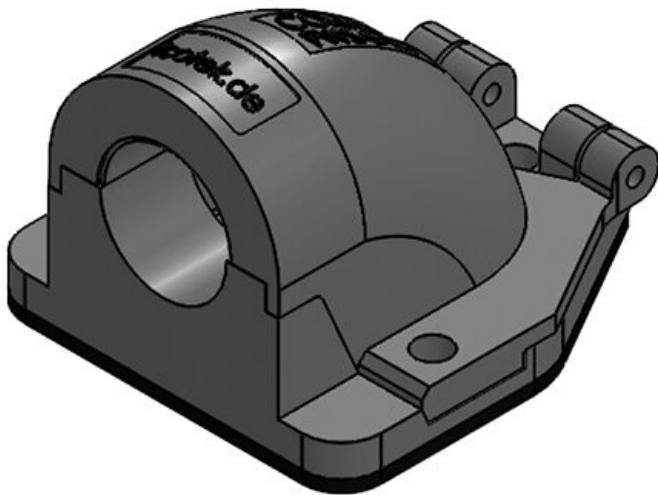

# CONFIX™ FWS bulkhead fittings for cable protection conduits

suitable for conduit screw connections or direct conduit pickup / IP54

The 90° angled conduit fitting CONFIX™ FWS is for installation of parallel corrugated cable protection conduits, e.g. in machines, control panels or control cabinets.

## Product types & sizes

CONFIX™ FWS-A 16 bk

|                  |                      |                      |               |
|------------------|----------------------|----------------------|---------------|
| Part No.         | <b>31380</b>         | Colour               | <b>black</b>  |
| EAN              | <b>4251269300202</b> | No. of screw holes   | <b>3</b>      |
| Package quantity | <b>10</b>            | Diam. of screw holes | <b>4,3 mm</b> |
| Length           | <b>49 mm</b>         |                      |               |
| Width            | <b>45 mm</b>         |                      |               |
| Height           | <b>32 mm</b>         |                      |               |
| Thread           | <b>M16 x 1,5</b>     |                      |               |

CONFIX™ FWS-A 16 gy

|                  |                      |                      |                        |
|------------------|----------------------|----------------------|------------------------|
| Part No.         | <b>31381</b>         | Colour               | <b>grey (RAL 7011)</b> |
| EAN              | <b>4251269300219</b> | No. of screw holes   | <b>3</b>               |
| Package quantity | <b>10</b>            | Diam. of screw holes | <b>4,3 mm</b>          |
| Length           | <b>49 mm</b>         |                      |                        |
| Width            | <b>45 mm</b>         |                      |                        |
| Height           | <b>32 mm</b>         |                      |                        |
| Thread           | <b>M16 x 1,5</b>     |                      |                        |