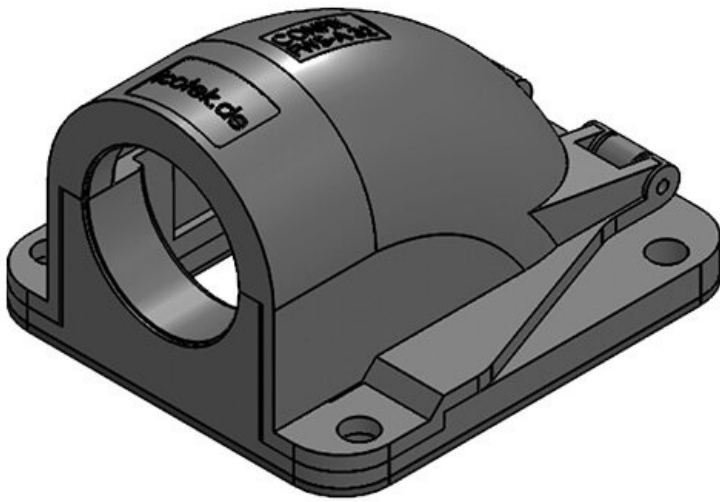

CONFIX™ FWS-A 32 gy

Part No.	31390	Colour	grey (RAL 7011)
EAN	4251269300	No. of screw holes	4
Package quantity	271	Diam. of screw holes	6,6 mm
Length	10		
Width	85 mm		
Height	76 mm		
Thread	51 mm		
	M32 × 1,5