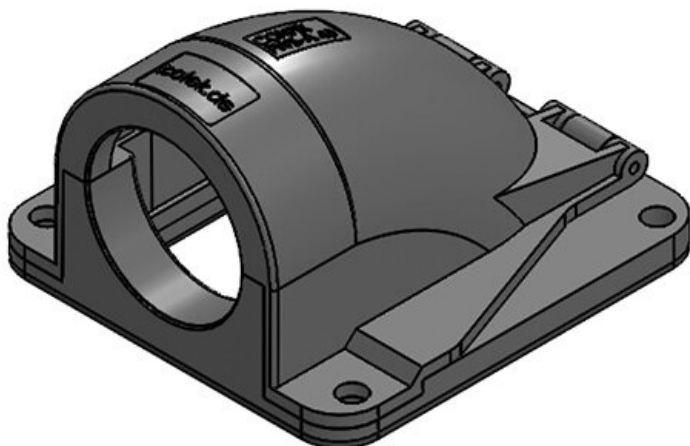

CONFIX™ FWS-A 40 gy

Part No.	31393	Colour	grey (RAL 7011)
EAN	4251269300	No. of screw holes	4
Package quantity	295	Diam. of screw holes	6,6 mm
Length	5		
Width	97 mm		
Height	92 mm		
Thread	56 mm		
	M40 × 1,5