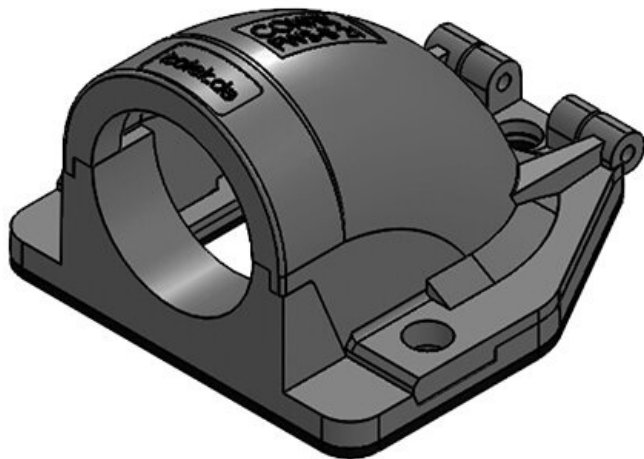

CONFIX™ FWS-B 21 gy

Part No.	31417	Nominal size	NW 23
EAN	4251269300370	No. of screw holes	3
Package quantity	10	Diam. of screw holes	6,6 mm
Length	67 mm		
Width	63 mm		
Height	41 mm		
Colour	grey (RAL 7011)