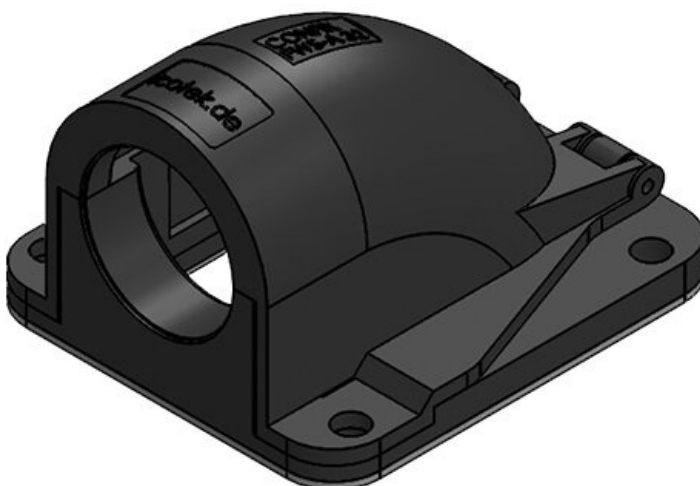

CONFIX™ FWS-A 32 bk

Part No.	31389	Colour	black
EAN	4251269300	No. of screw	4
	264	holes	
Package quantity	10	Diam. of screw	6,6 mm
		holes	
Length	85 mm		
Width	76 mm		
Height	51 mm		
Thread	M32 x 1,5