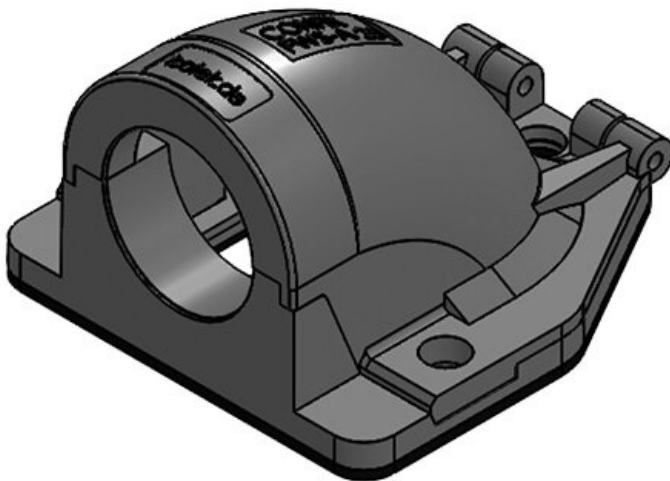

CONFIX™ FWS-A 25 gy

Part No.	31387	Colour	grey (RAL 7011)
EAN	4251269300	No. of screw	3
	257	holes	
Package quantity	10	Diam. of screw	6,6 mm
		holes	
Length	67 mm		
Width	63 mm		
Height	41 mm		
Thread	M25 x 1,5