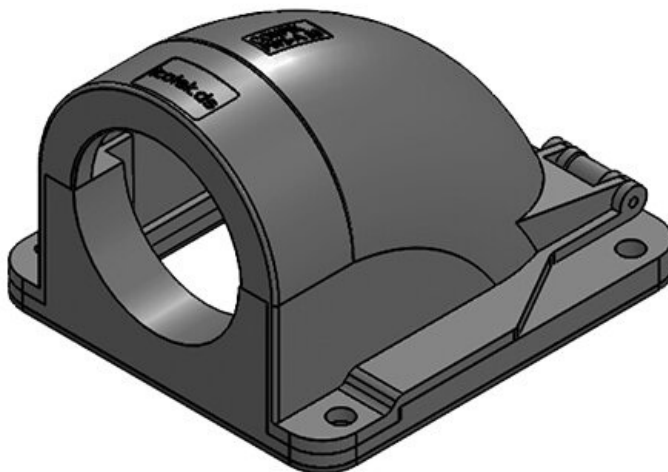

CONFIX™ FWS-A 50 gy

Part No.	31396	Colour	grey (RAL 7011)
EAN	4251269300	No. of screw	4
	318	holes	
Package quantity	5	Diam. of screw	6,6 mm
		holes	
Length	111 mm		
Width	100 mm		
Height	73 mm		
Thread	M50 × 1,5